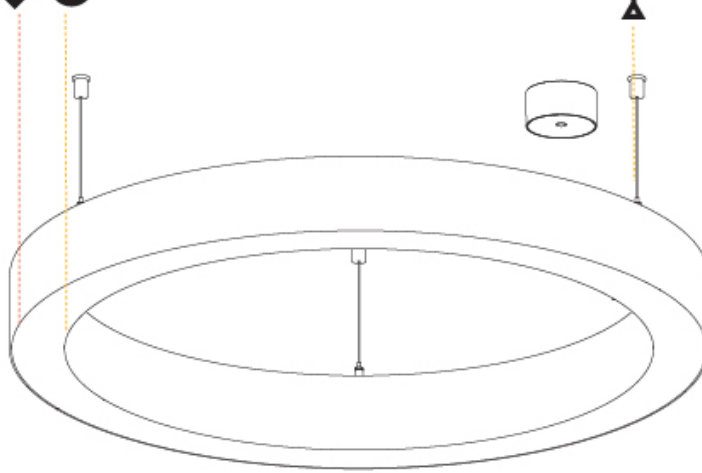

Ø 670mm 26 3/8"

Ø 800mm 31 1/2"

PROJECT	_____
TYPE	_____
SPECIFIER	_____
QUANTITY	_____
DATE	_____

For Color / Finish Chart & Symbology see Appendix or product page downloadable area.

°K

Dimming	DP	DV	
	Phase	0-10V	
Color Temperature	30K	35K	°K
	3000K	3500K	
Diffuser	01	02	D
	Opal	Micro-Prism	
Suspension Cable Color and Length	..05	..10	
	2000	6000	

GENERAL

Series: Glorious
Subseries: Glorious Slim
Brand: Prolicht
Division: Architectural
Mounting Type: Suspension
Mounting Location: Ceiling
Subcategory: Ambient

PHYSICAL

Diameter (mm): 1550
Diameter (in): 61
Height (mm): 90
Height (in): 3 9/16
Max. Overall Height (mm): 2090
Max. Overall Height (in): 82 5/16
Light Distribution: Direct / Indirect
Weight (kg): 17.714
Weight (lbs): 37.71
Diffuser: PMMA - Opal or Micro-Prism
Fixture Finish: SSR / BKV / CWI / CRY / HAB / UFT / ITA / RUA / FTG / MYG / LOD / PUS / FRO / FUP / KIA / POP / BLS / SPG / MEY / GOH / GUM / CHC / COM / ABZ / JAG / OBR / MOS / ROR
Fixture Material: Aluminum
Cable Details: 2000mm or 6000mm Transparent Cable